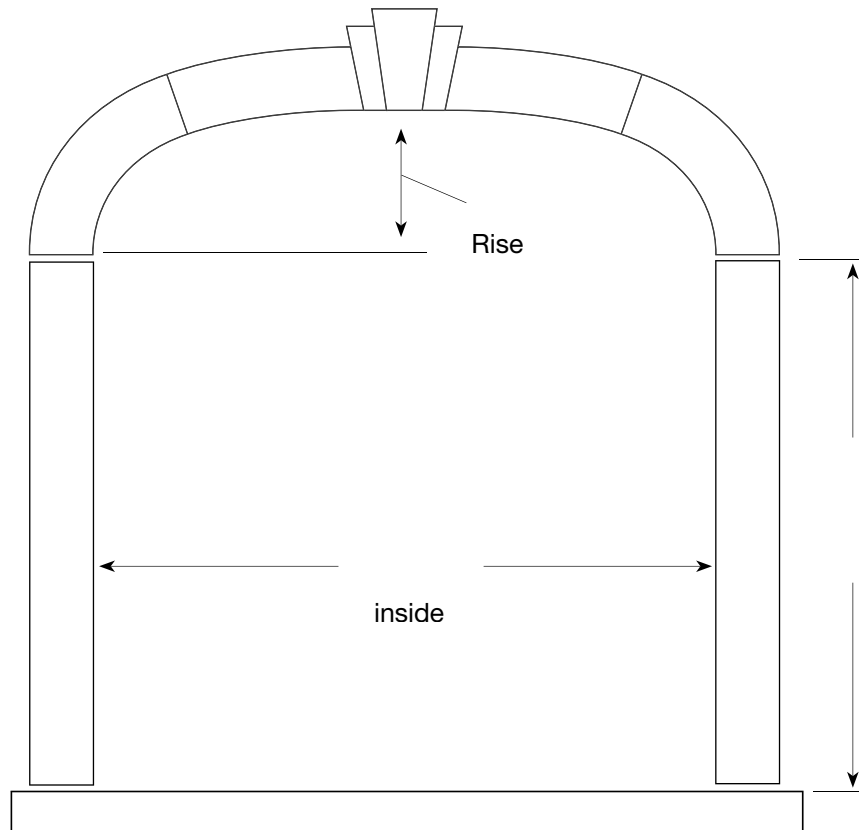

SURROUNDS

8 Inch

TEXTURE

1. ☐ Tapestry
   ☐ Tex-Stone
   ☐ Rock-Stone
   ☐ Smooth

COLOUR

1. ☐ Pearl White
   ☐ Other

KEYSTONES

HEIGHT

1. ☐ CDN 11-3/8"
   ☐ USA 10-1/8"

TEXTURE

1. ☐ Tapestry
   ☐ Tex-Stone
   ☐ Rock-Stone
   ☐ Smooth

SILLS

1. ☐ 224   ☐ 424   ☐ 824   ☐ No Sill

1. ☐ Tapestry
   ☐ Tex-Stone
   ☐ Rock-Stone
   ☐ Smooth
   ☐ Full Radius
   ☐ Sloped

Detail Location:

Quantity:

Notes:

Template Required for Header

6 GEORGIAN SURROUND

Customer

Date

Project Name

P.O.#

Submitted By

Page #

**SHOULDICE
STONE**