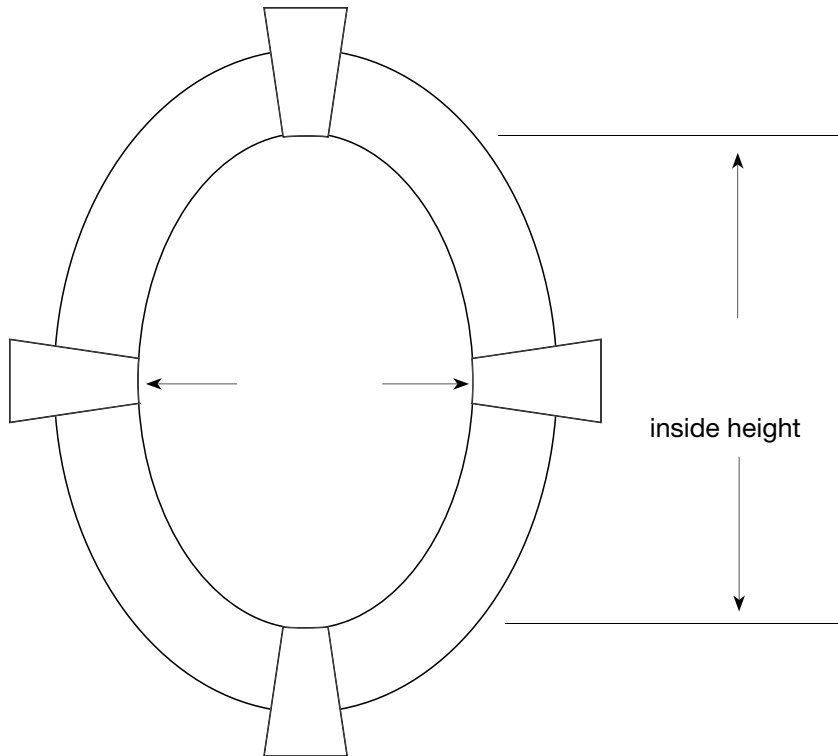

SURROUNDS

8 Inch

TEXTURE

- ☐ Tapestry
- ☐ Tex-Stone
- ☐ Rock-Stone
- ☐ Smooth

COLOUR

- ☐ Pearl White
- ☐ Other

KEYSTONES

HEIGHT

- ☐ CDN 11-3/8"
- ☐ USA 10-1/8"

TEXTURE

- ☐ Tapestry
- ☐ Tex-Stone
- ☐ Rock-Stone
- ☐ Smooth

SILLS

- ☐ 224
- ☐ 424
- ☐ 824
- ☐ No Sill

- ☐ Tapestry
- ☐ Tex-Stone
- ☐ Rock-Stone
- ☐ Smooth
- ☐ Full Radius
- ☐ Sloped

Detail Location:

Quantity:

Notes:

Template Required for Oval

9 OVAL SURROUND

Customer

Date

Project Name

P.O.#

Submitted By

Page #

**SHOULDICE
STONE**