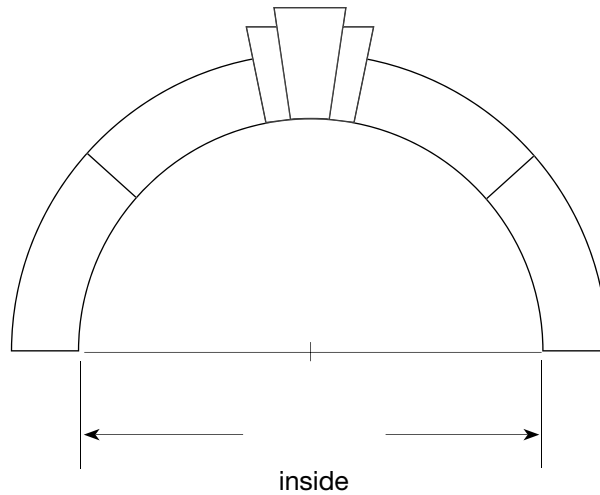

SURROUNDS

8 Inch

TEXTURE

- ☐ Tapestry
- ☐ Tex-Stone
- ☐ Rock-Stone
- ☐ Smooth

COLOUR

- ☐ Pearl White
- ☐ Other

KEYSTONES

HEIGHT

- ☐ CDN 11-3/8"
- ☐ USA 10-1/8"

TEXTURE

- ☐ Tapestry
- ☐ Tex-Stone
- ☐ Rock-Stone
- ☐ Smooth

SILLS

- ☐ 224
- ☐ 424
- ☐ 824
- ☐ No Sill

- ☐ Tapestry
- ☐ Tex-Stone
- ☐ Rock-Stone
- ☐ Smooth
- ☐ Full Radius
- ☐ Sloped

Detail Location:

Quantity:

Notes:

7 ROMAN HEADER

Customer

Date

Project Name

P.O.#

Submitted By

Page #

**SHOULDICE
STONE**