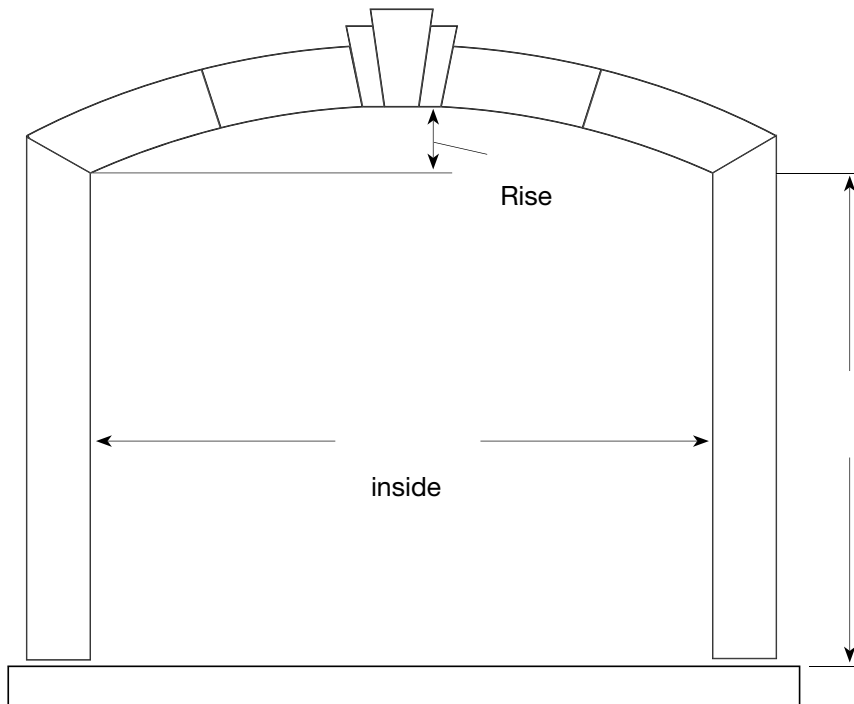

SURROUNDS

8 Inch

TEXTURE

- ☐ Tapestry
- ☐ Tex-Stone
- ☐ Rock-Stone
- ☐ Smooth

COLOUR

- ☐ Pearl White
- ☐ Other

KEYSTONES

HEIGHT

- ☐ CDN 11-3/8"
- ☐ USA 10-1/8"

TEXTURE

- ☐ Tapestry
- ☐ Tex-Stone
- ☐ Rock-Stone
- ☐ Smooth

SILLS

- ☐ 224
- ☐ 424
- ☐ 824
- ☐ No Sill

- ☐ Tapestry
- ☐ Tex-Stone
- ☐ Rock-Stone
- ☐ Smooth
- ☐ Full Radius
- ☐ Sloped

Detail Location:

Quantity:

Notes:

4 STUART SURROUND

Customer

Date

Project Name

P.O.#

Submitted By

Page #

**SHOULDICE
STONE**