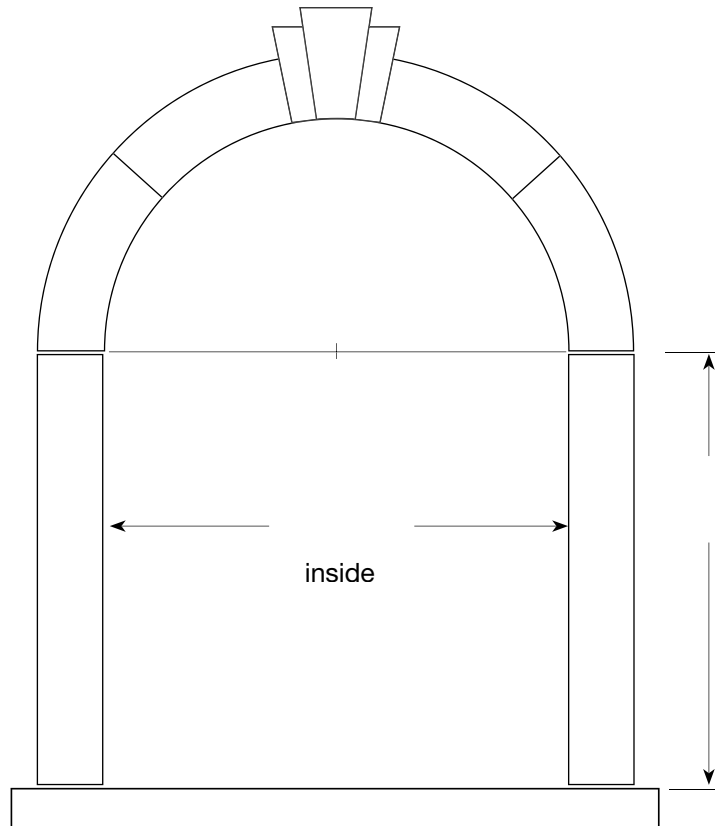

SURROUNDS

8 Inch

TEXTURE

- ☐ Tapestry
- ☐ Tex-Stone
- ☐ Rock-Stone
- ☐ Smooth

COLOUR

- ☐ Pearl White
- ☐ Other

KEYSTONES

1. **HEIGHT**
2. ☐ CDN 11-3/8"
   - ☐ USA 10-1/8"
3. **TEXTURE**
4. ☐ Tapestry
   - ☐ Tex-Stone
   - ☐ Rock-Stone
   - ☐ Smooth

SILLS

1. **224** ☐ **424** ☐ **824** ☐ **No Sill** ☐
2. ☐ Tapestry
   - ☐ Tex-Stone
   - ☐ Rock-Stone
   - ☐ Smooth
   - ☐ Full Radius
   - ☐ Sloped

Detail Location:

Quantity:

Notes:

8 ROMAN SURROUND

Customer

Date

Project Name

P.O.#

Submitted By

Page #

**SHOULDICE
STONE**