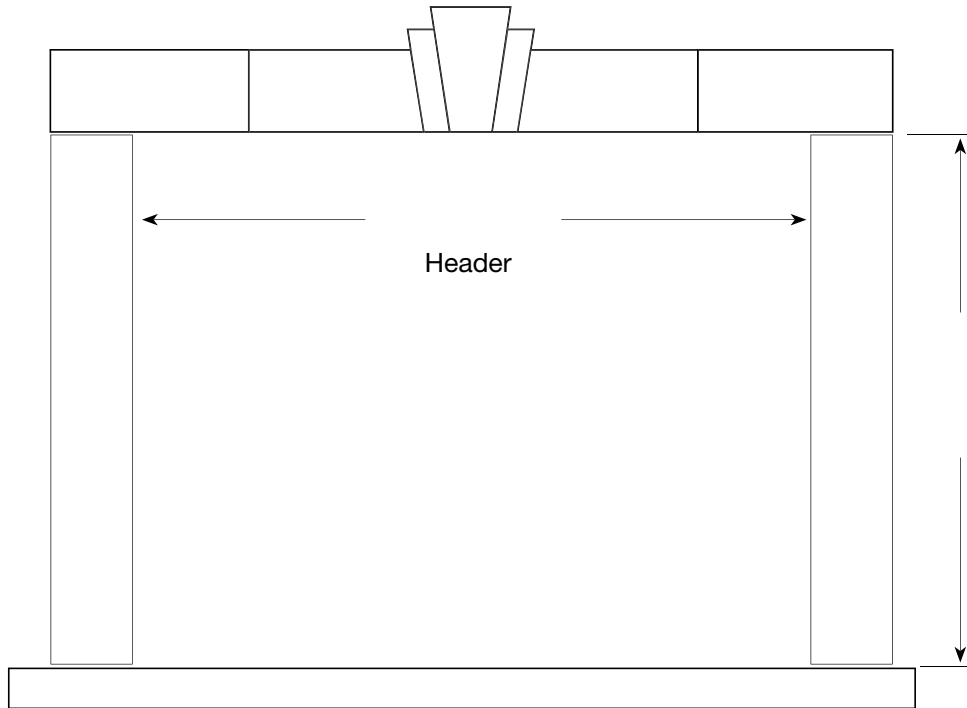

SURROUNDS

8 Inch

TEXTURE

- ☐ Tapestry
- ☐ Tex-Stone
- ☐ Rock-Stone
- ☐ Smooth

COLOUR

- ☐ Pearl White
- ☐ Other

KEYSTONES

1. **HEIGHT**
2. ☐ CDN 11-3/8"
   - ☐ USA 10-1/8"
3. **TEXTURE**
4. ☐ Tapestry
   - ☐ Tex-Stone
   - ☐ Rock-Stone
   - ☐ Smooth

SILLS

1. **224** ☐ **424** ☐ **824** ☐ **No Sill** ☐
2. ☐ Tapestry
   - ☐ Tex-Stone
   - ☐ Rock-Stone
   - ☐ Smooth
   - ☐ Full Radius
   - ☐ Sloped

Detail Location:

Quantity:

Notes:

2 TUDOR SURROUND

Customer

Date

Project Name

P.O.#

Submitted By

Page #

**SHOULDICE
STONE**