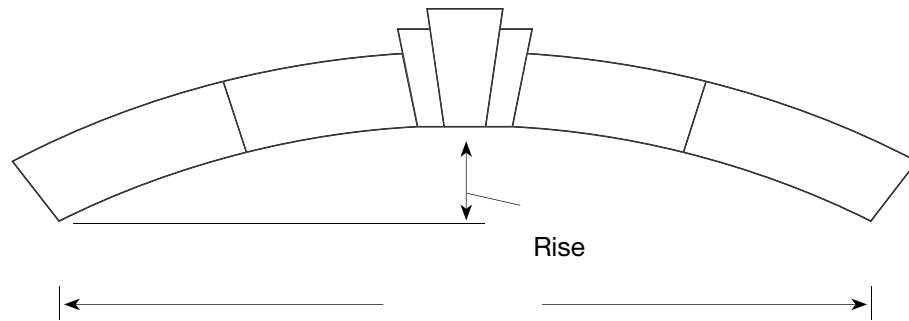

SURROUNDS

8 Inch

TEXTURE

- ☐ Tapestry
- ☐ Tex-Stone
- ☐ Rock-Stone
- ☐ Smooth

COLOUR

- ☐ Pearl White
- ☐ Other

KEYSTONES

HEIGHT

- ☐ CDN 11-3/8"
- ☐ USA 10-1/8"

TEXTURE

- ☐ Tapestry
- ☐ Tex-Stone
- ☐ Rock-Stone
- ☐ Smooth

SILLS

- ☐ 224
- ☐ 424
- ☐ 824
- ☐ No Sill

- ☐ Tapestry
- ☐ Tex-Stone
- ☐ Rock-Stone
- ☐ Smooth
- ☐ Full Radius
- ☐ Sloped

Detail Location:

Quantity:

Notes:

3 STUART HEADER

Customer

Date

Project Name

P.O.#

Submitted By

Page #

**SHOULDICE
STONE**